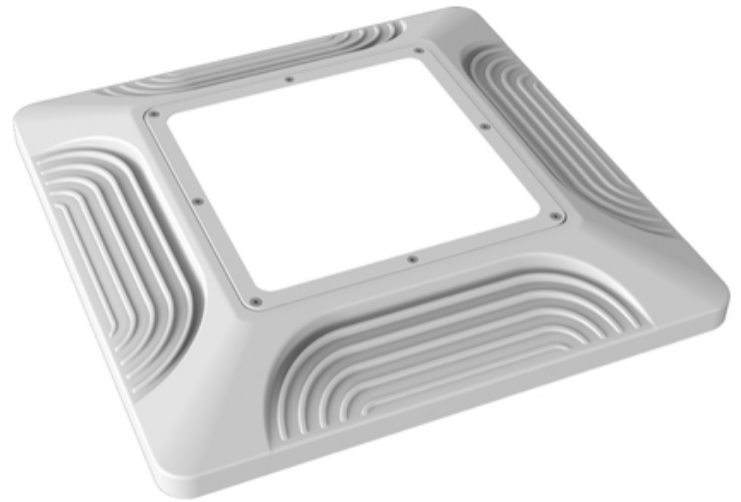

### HOUSING

- Solid construction die-cast aluminum body

### OPTIONS

- Optional Kelvin color\* with adder
- Glare - free
- Finish - Bronze. Color option with adder

This canopy light has a slim and low profile design which provides sage and a visually appealing lighting experience. Luminaire can be mounted directly to the ceiling also 3/4" pendant mounting option is available. Quick mount structure for contractors to work safely and easily in the confined-space areas.